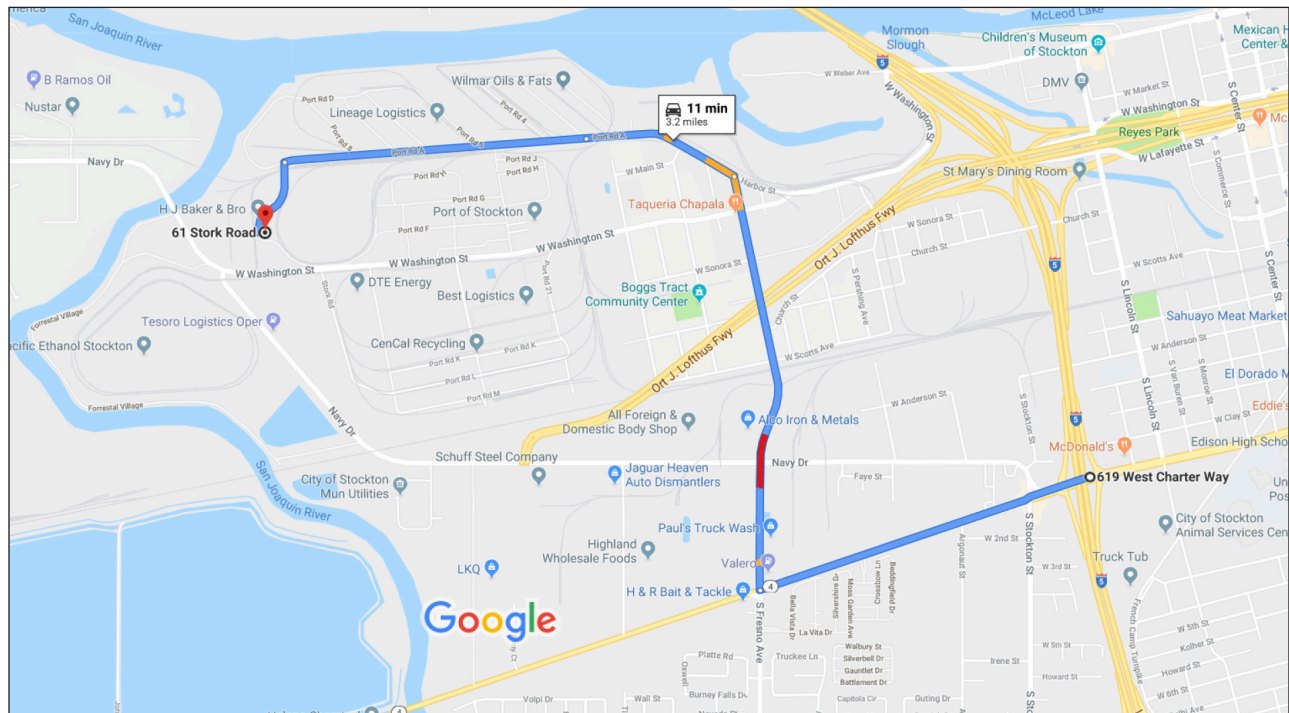

Directions to Tiger-Sul Products - Stockton

Using Charter Way to 61 Stork Rd. Stockton, CA 95203 Port Entrance

Tiger-Sul is in the Port of Stockton, a secure area. Please note that using GPS or Google directions will take you to an access gate which will not be operable and you will be unable to reach Tiger-Sul Products. Use the directions below.

Using the Charter Way exit off Interstate 5 is the most direct route.

Using I-5, Exit at Charter Way Stockton, CA 95206

- ↑ 1. Head west on W Charter Way - 0.9 mi
- ➡ 2. Turn right onto S Fresno Ave --1.0 mi
- ↶ 3. Turn left onto Harbor St. ----- 0.4 mi
- ↑ 4. Continue onto Port Rd A ----- 0.7 mi
- ↶ 5. Turn left onto Stork Rd ----- 0.2 mi

Look for a tall bright yellow Sulphur Pile.
The Tiger-Sul facility is a mustard color building adjacent to the pile. You will see our sign at the top of the building.

61 Stork Rd Stockton, CA 95203

To learn more about Tiger-Sul's proven ROI benefits
visit TigerSul.com and ASK FOR TIGER!